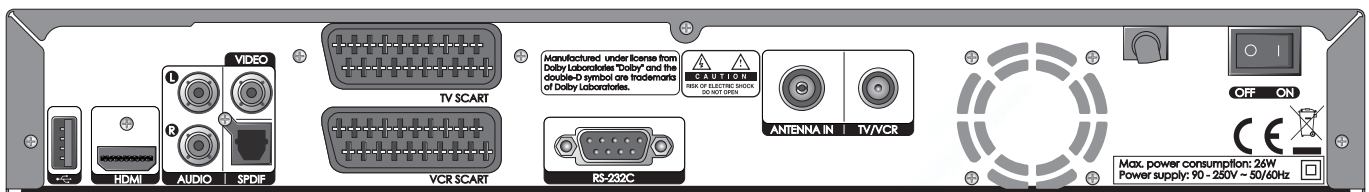

PVR-9300T

Twin Tuner Personal Video Recorder

Specification

System Resource

Flash Memory	4 Mbyte
SDRAM	64 Mbyte
EEPROM	8 Kbyte
HDD	320 GB(SATA)

Tuner & Channel

Input Connector	IEC 169-2 Female
Frequency Range	470MHz to 858MHz
Signal Level	-70 to -10 dBm
Demodulation Mode	OFDM
FEC mode	2K, 8K
Guard Intervals	1/2, 2/3, 3/4, 5/6, 7/8
	1/4, 1/8, 1/16, 1/32

MPEG Transport Stream A/V Decoding

Transport Stream Profile Level	MPEG-2 ISO/IEC 13818
Input Rate	MPEG2 MP@ML
Aspect Ratio	15Mbit/s Max
Video Resolution	4:3, 16:9
Audio Decoding	720p, 576p
Audio Mode	MPEG/MusiCam Layer I & II
	Single/Dual mono/Stereo/Joint stereo

Front

Display	LCD
Buttons	Standby, Power, TV/Radio, ←, →, ↑, ↓, OK, CH-, CH+, Guide, Menu, ●, ■
CI Slot	1

Rear

SCART	1 TV, 1 VCR(RGB/YPbPr)
RF	1 Input
RCA	2 Set(1 Video, 2 Audio, 1 Component)
S/PDIF	1
HDMI	Upscaling
Data port	RS-232C
USB	1(No function)
Power cord Type	UK 3pin Fixed

Power Supply

Input Voltage	AC 90~250V, 50/ 60Hz
Type	Switching Mode Power Supply(SMPS)
Power Consumption	Operation - Max 26W Power Saving in Standby - 0.9W
Protection	Separate internal fuse & lightning protection

Physical Specification

Size	360 x 50 x 245 mm
Weight(Net)	2.9Kg

※ Specifications and functions may be changed for improvement without notice in advance.